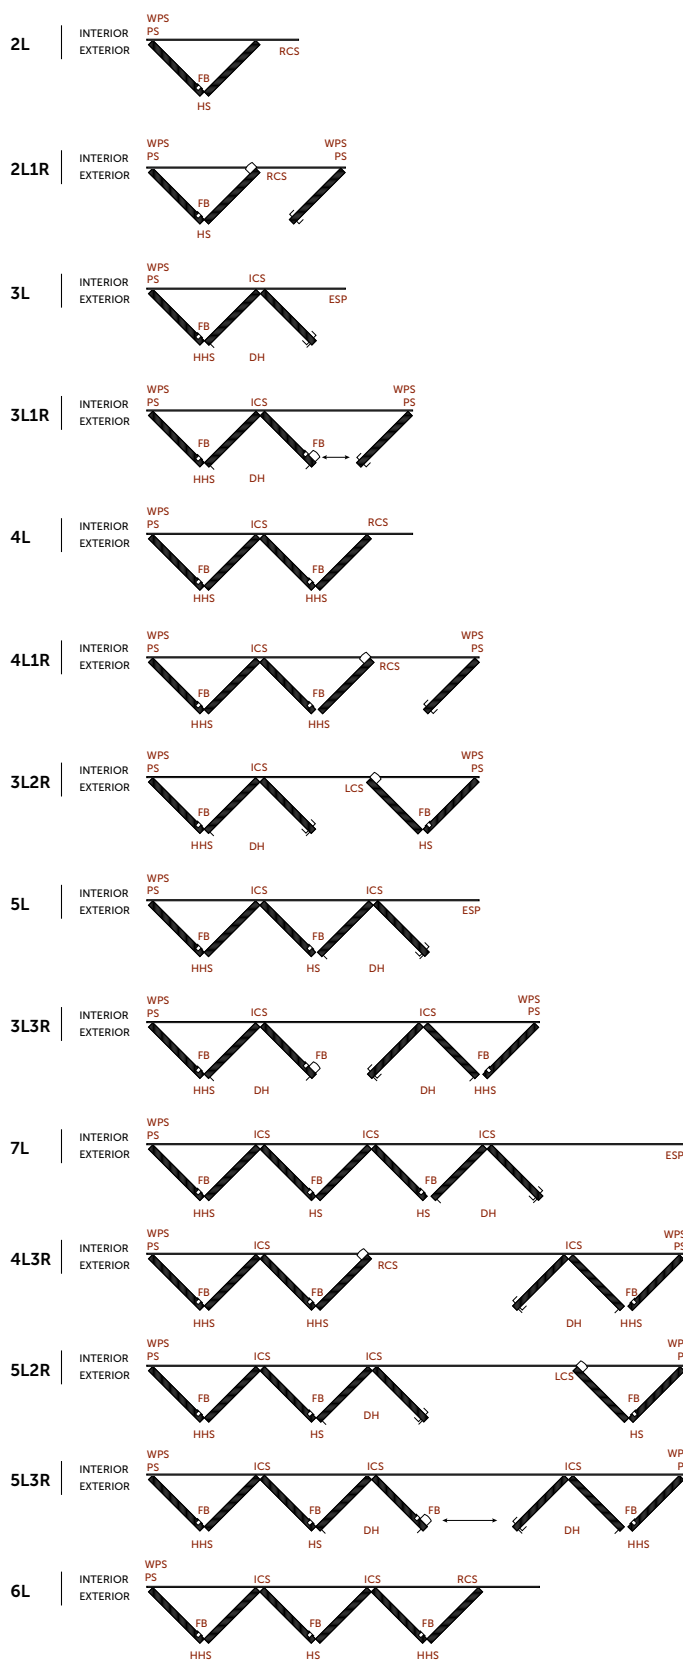

LET THE OUTDOORS IN

FIG. 01

FIG. 02

FIG. 03

FIG. 04

FIG. 05

FIG. 06

WALL SYSTEM CONFIGURATIONS

Over 25 unique opening configurations can be achieved with inward, outward and centre-pivot opening options.

HARDWARE LEGEND

- PS – Pivot Set
- WPS – Wall Pivot Set
- ICS – Intermediate Carrier Set
- LCS – Left Carrier Set
- RCS – Right Carrier Set
- HHS – Half Offset Hinge Set
- HS – Hinge Set (Flat)
- FB – Flushbolt
- ESP – Extended Strike Plate
- DH – Door Hold
- MAG – Magnet
- TP – Twinpoint