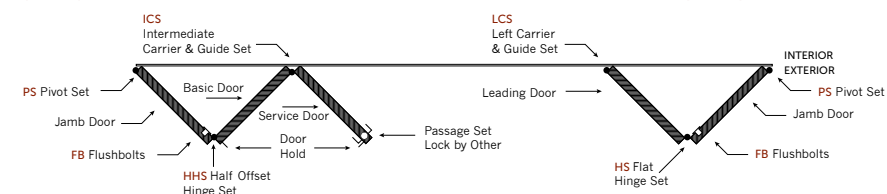

LET THE OUTDOORS IN

FIG. 01

FIG. 02

FIG. 03

FIG. 04

FIG. 05

FIG. 06

WALL SYSTEM CONFIGURATIONS

Over 25 unique opening configurations can be achieved with inward, outward and centre-pivot opening options.

HARDWARE LEGEND

- PS – Pivot Set
- WPS – Wall Pivot Set
- ICS – Intermediate Carrier Set
- LCS – Left Carrier Set
- RCS – Right Carrier Set
- HHS – Half Offset Hinge Set
- HS – Hinge Set (Flat)
- FB – Flushbolt
- ESP – Extended Strike Plate
- DH – Door Hold
- MAG – Magnet
- TP – Twinpoint

LEGEND

Passage Set/Lock By Other

Flushbolts Top & Bottom

Twinpoint Option to FB

Astragal

HARDWARE APPLICATION (3L2R)

DOOR DEFINITIONS (3L2R)

IF YOU CAN IMAGINE IT, LUX IS THE IDEAL PARTNER TO CREATE IT.