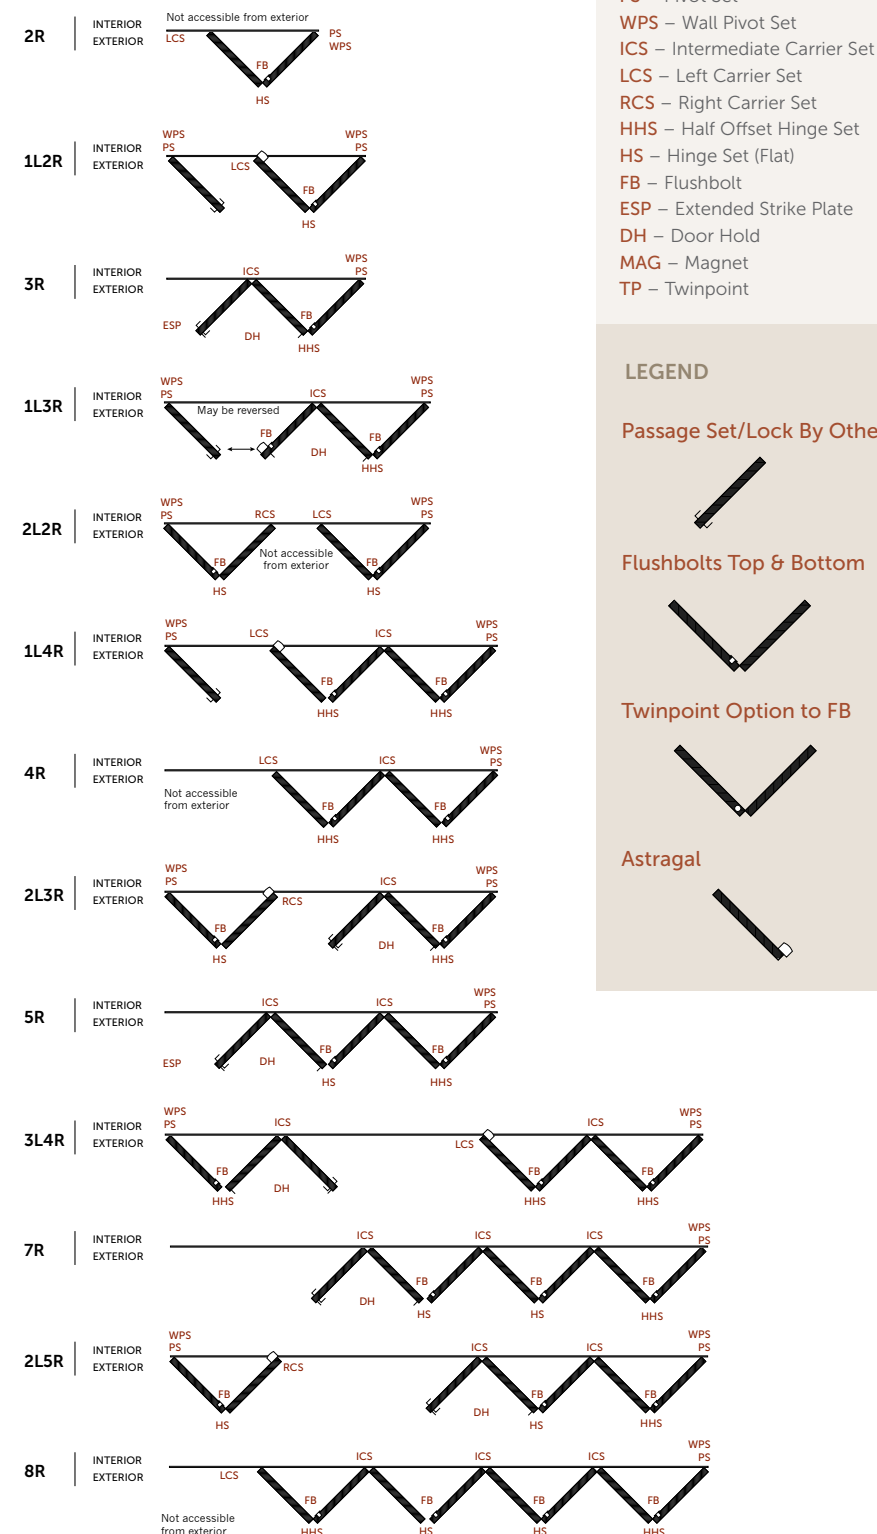

LET THE OUTDOORS IN

FIG. 01

FIG. 02

FIG. 03

FIG. 04

FIG. 05

FIG. 06

WALL SYSTEM CONFIGURATIONS

Over 25 unique opening configurations can be achieved with inward, outward and centre-pivot opening options.

HARDWARE LEGEND

- PS – Pivot Set
- WPS – Wall Pivot Set
- ICS – Intermediate Carrier Set
- LCS – Left Carrier Set
- RCS – Right Carrier Set
- HHS – Half Offset Hinge Set
- HS – Hinge Set (Flat)
- FB – Flushbolt
- ESP – Extended Strike Plate
- DH – Door Hold
- MAG – Magnet
- TP – Twinpoint